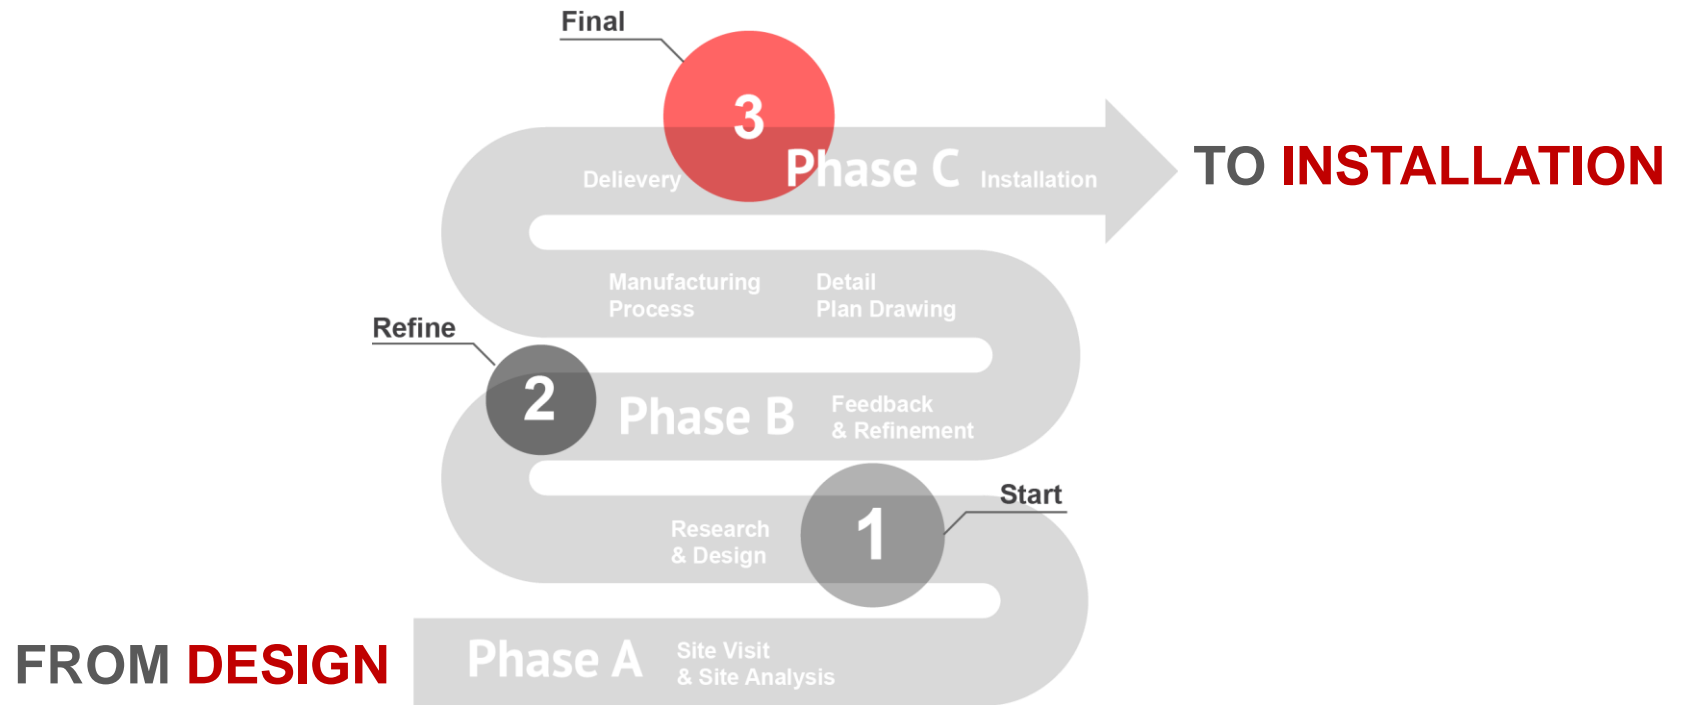

www.minydesign.com

minydesignworks

WE CREATE THE WOW

WE CREATE THE **WOW**

Global IOT (Internet of Everything) Convergence Design Leader

We are specialized in the multimedia environments exploring new form of art & design to create wow experiences and inspire people.
We are a Global IOT (Internet Of Things) Design Leader through Convergence-Based Innovation.

THE **TOTAL** SOLUTION

From Design to Installation

We do from Site Research to Design Consultancy, Plan Drawing, Delivery and Installation.

CONVERGENCE DESIGN

1. ARCHIMEDIA

New Media Installation + Space Design

In a public space design, we add value by using interactive technologies for a better user experience. Through convergence-based innovation, we try to communicate the new form of design. Miny Designworks has created new media installation and spaces in a number of important sites in Korea and abroad. As an IT convergence design leader, we will continue to develop and create new innovative design solutions from a human perspective.