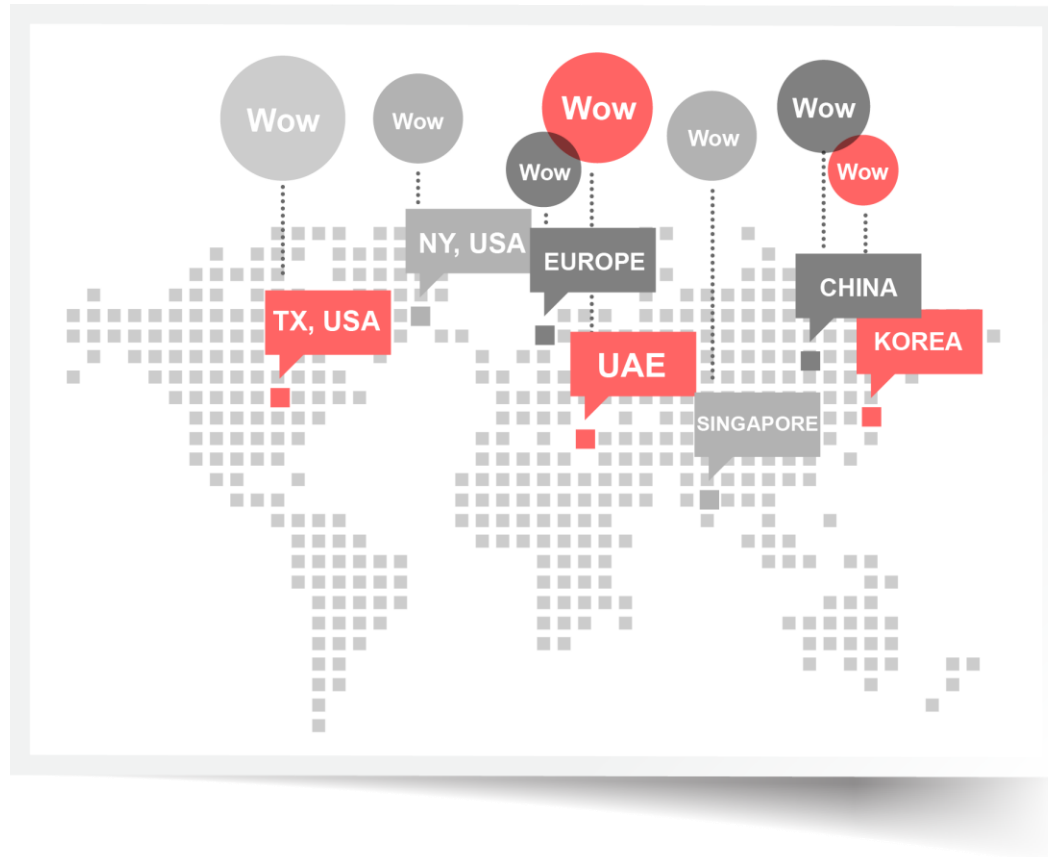

www.minydesign.com

minydesignworks

WE CREATE THE WOW

WE CREATE THE **WOW**

Global IOT (Internet of Everything) Convergence Design Leader

We are specialized in the multimedia environments exploring new form of art & design to create wow experiences and inspire people.
We are a Global IOT (Internet Of Things) Design Leader through Convergence-Based Innovation.